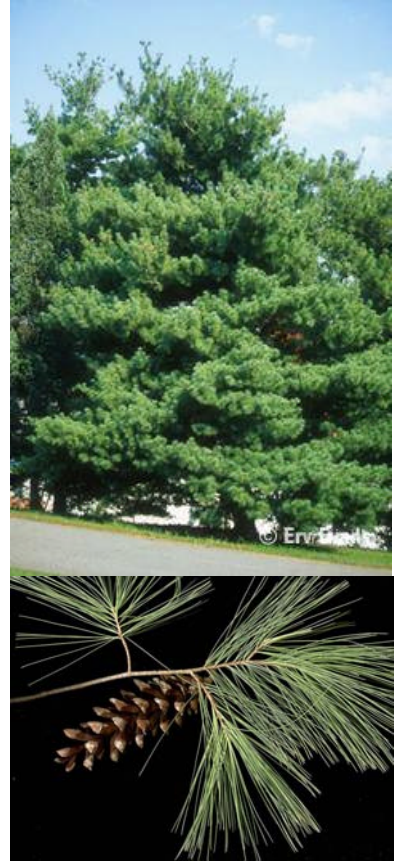

# WHITE PINE

*Pinus strobus*

**Height:** 50-75'      **Spread:** 25-40'

**Location:** Zone 3, sun, moist, well-drained soil

**Shape:** Dense, pyramidal

**Foliage:** Soft, blue-green needles

**Notes:** Fast growing pine, native to a good part of the Eastern United States. Open to loosely pyramidal as a young tree and becoming gnarled and more irregular with age.

# GLOBE WHITE PINE

*Pinus strobus 'Nana'*

**Height:** 3-7'      **Spread:** 6-12'

**Location:** Zone 3, sun, moist, well-drained soil

**Shape:** Dwarf, compact globe, irregularly branched

**Foliage:** Silvery blue-green needles

**Notes:** Shrubby evergreen accent with bushy irregularly branched habit. Silvery blue-green needles are tightly set on the branches. This compact dwarf makes a unique accent along a walk.