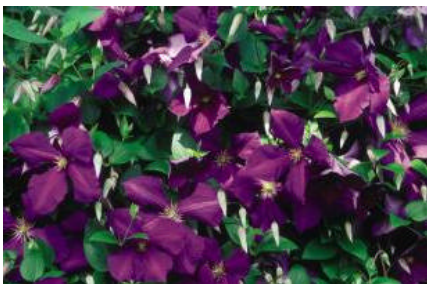

CLEMATIS

Clematis

Location: Zone 3-4, sun to part shade, rich, well-drained, mulched soil

Shape: Clinging, twining vine

Foliage: Green

Flowers: Summer to fall

Jackmanii

Multi-Blue

Nelly Moser