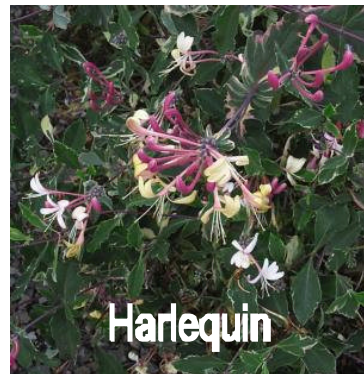

# HONEYSUCKLE

*Lonicera*

**Height:** 6-10'      **Spread:** 4-8'

**Location:** Zone 3-4, sun to part shade

**Shape:** Compact, twining vine

**Foliage:** Green

**Flowers:** Summer to fall

# IVY

*Parthenocissus*

**Height:** 40'      **Spread:** 25'

**Location:** Zone 4, sun to shade, well-drained soil

**Shape:** Self-clinging, vigorous climber

**Foliage:** Dark green, scarlet to burgundy in fall