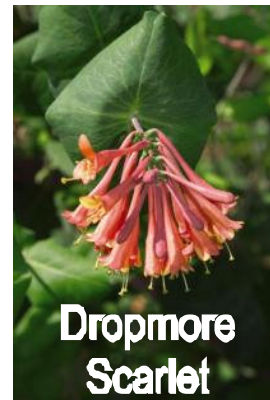

# HONEYSUCKLE

*Lonicera*

**Height:** 6-10'      **Spread:** 4-8'

**Location:** Zone 3-4, sun to part shade

**Shape:** Compact, twining vine

**Foliage:** Green

**Flowers:** Summer to fall

# IVY

*Parthenocissus*

**Height:** 40'      **Spread:** 25'

**Location:** Zone 4, sun to shade, well-drained soil

**Shape:** Self-clinging, vigorous climber

**Foliage:** Dark green, scarlet to burgundy in fall