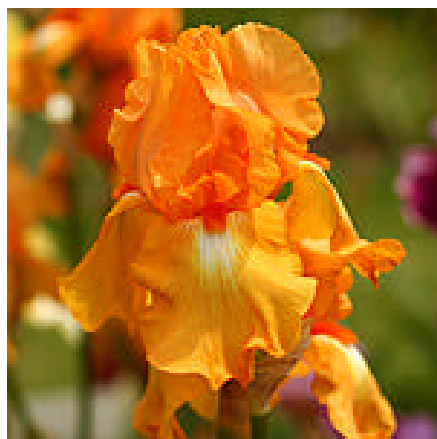

Rave On

H: 32-36" W: 18-24"