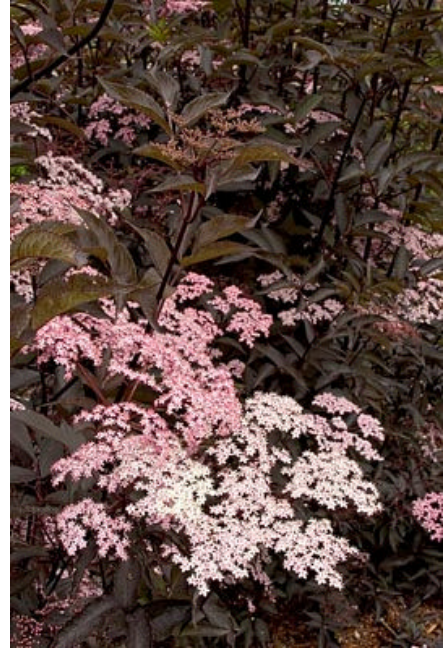

BLACK BEAUTY ELDERBERRY

Sambucus nigra 'Gerda'

Height: 8-10' **Spread:** 8-10'

Location: Zone 4, sun to part shade

Shape: Upright, rounded

Foliage: Dark purple all season

Notes: Expect extraordinary color in foliage and flower. Aptly named for its dark purple, almost black looking foliage all season long. Blooms in June with massive 10" clusters of lemon scented, light pink flowers that stand out in high contrast against leaves. Dark purple berries mature in fall to feed songbirds. Fruit used to make elderberry wine. Pest and disease free. Makes a striking specimen, prune into tree or mass as informal hedge/screen.

BLACK LACE ELDERBERRY

Sambucus nigra 'Eva'

Height: 8-10' **Spread:** 8-10'

Location: Zone 5, sun to part shade

Shape: Rounded

Foliage: Finely cut, dark purple

Notes: The dark purple, finely cut foliage has an exotic appeal usually found only in Japanese Maples. Pink buds open to lacy white blossoms in May to June. Excellent specimen plant and also attractive in large containers.