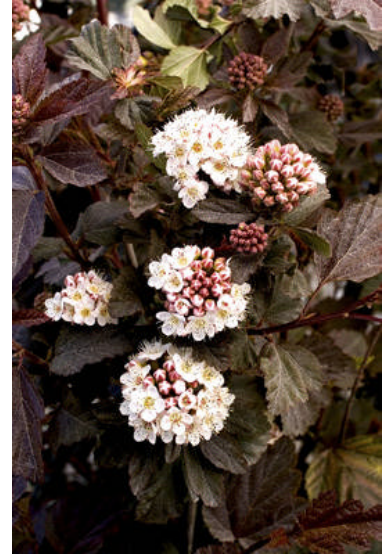

DIABLO NINEBARK

Physocarpus opulifolius 'Monlo'

Height: 8-10' **Spread:** 8-10'

Location: Zone 3, sun, tolerates harsh conditions

Shape: Upright, rounded

Foliage: Reddish purple all season

Notes: Selected for the intense reddish-purple foliage on upright, arching branches. Provides excellent color contrast when used in the border, or as a hedge or screen. Added contrast to the dark foliage are clusters of creamy-white flowers during the summer.

DWARF NINEBARK

Physocarpus opulifolius 'Nanus'

Height: 4-6' **Spread:** 4-5'

Location: Zone 2, sun to shade

Shape: Dwarf, dense, bushy

Foliage: Small green leaves

Notes: Excellent for hedges. Does well in shaded areas. Beautiful white flowers in May and June followed by numerous red seed pods.