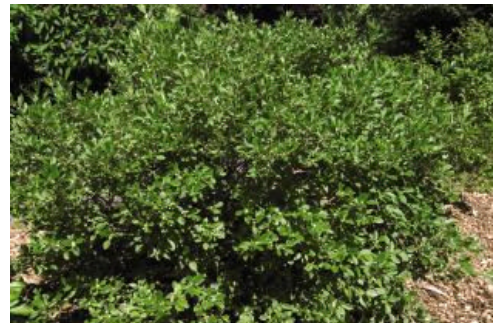

WINTERBERRY

Ilex verticillata

Location: Zone 4, sun to shade

Shape: Compact, rounded

Foliage: Dark glossy green, bronze to purple in fall

Notes: 'Afterglow' is a female selection that blooms early with large orange-red to orange fruit. 'Jim Dandy' is a male selection used for pollination. 'Red Sprite' is a female selection that is about half the size of the species with bright red, persistent fruit. Flowers are small and numerous.

'Afterglow'
Height: 3-6' **Spread:** 3-6'

'Jim Dandy'
Height: 3-6' **Spread:** 4-5'

'Red Sprite'
Height: 2-3' **Spread:** 3-4'